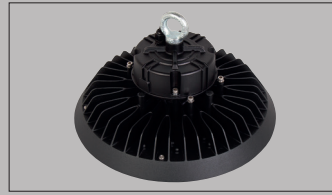

Meteor Highbay

 IP65

 IK08

159
lm/W

5
YEARS
WARRANTY

Meteor Highbay

Meteor Mega Highbay

Meteor Maxi Highbay

Meteor Maxi Highbay

Meteor Mini Highbay

Design / Dizayn

Meteor Highbay range has practical design. Two different size and three different light distribution options with alternative colour temperatures makes this range very flexible that answers various requirements in highbay lighting.

Meteor Highbay serisi uygulanması kolay pratik bir tasarıma sahiptir. İki farklı boy ve üç farklı açı seçeneği olan bu seride alternatif Kelvin seçenekleri ile yüksek tavan uygulamalarında sayısız farklı talebi karşılar.

EN

- Direct lighting highbay luminaire for use with LEDs.
- Corrosion resistant die-cast aluminium body.
- Installation with bracket or chain on ceiling surfaces.
- Mains voltage: 220-240V / 50-60Hz.
- Clever thermal design.
- Led colour temperatures are optionally 2700K, 3000K, 3500K, 4000K, 5000K and 6500K.
- All external screws are stainless steel.
- Double layer polyester powder paint resistant to corrosion and salt spray fog.
- Up to 159lm/W efficiency.
- High colour consistency: <3 SDCM
- Stainless steel cable gland.
- 1-10V and DALI control options available.
- Reliable system with L80 B10 50000 hours lifetime parameters.
- Five years warranty.