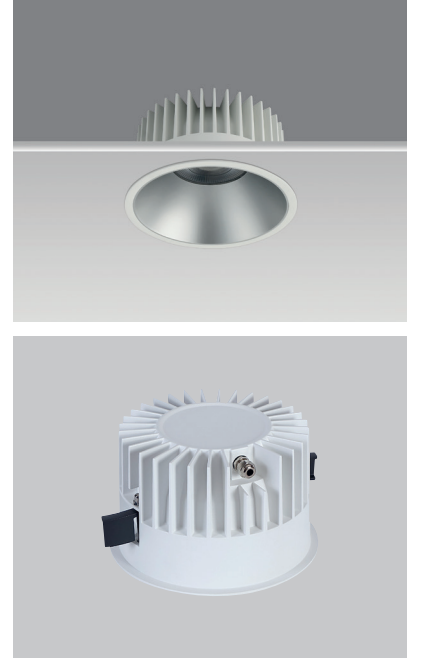

Royal IP

5 / Product Color / Ürün Renk

Royal 180 IP / 007.MLR.10235

Power / Güç	CRI	Order Code / Sipariş Kodu	Kelvin	Lümen T_C=50° Lümen
45W	CRI>80	007.MLR.10235 . (.) . (..) . (..) . (..)	2700K	4333
			3000K	4469
			3500K	4509
			4000K	4579
			5000K	4628
			6500K	X

* Code example / Kod örneği:

007.MLR.10235 . 45 . 827 . SP . 01

Royal 158 IP / 007.MLR.10230

Power / Güç	CRI	Order Code / Sipariş Kodu	Kelvin	Lümen T_C=50° Lümen
35W	CRI>80	007.MLR.10230 . (.) . (..) . (..) . (..)	2700K	3612
			3000K	3776
			3500K	3804
			4000K	3870
			5000K	3904
			6500K	X

* Code example / Kod örneği:

007.MLR.10230 . 35 . 827 . SP . 01