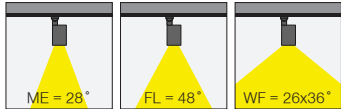

Asya 48V

5 / Product Color / Ürün Renk

4 / Reflector Angle / Reflektör Açısı

* See page 245 for ldt files. / Işık eğrileri için sayfa 245 bakınız.

Technical Drawing / Teknik Çizim / SHORT ARM

Technical Drawing / Teknik Çizim / LONG ARM

EN

- Die-cast aluminium body.
- 48V DC Voltage Input.
- Clever thermal design with passive heat dissipation.
- With DC/DC in-track adaptor compatible to Stucchi Low-Voltage track system.
- 90° rotation on vertical and 350° angle on horizontal axis with mechanical aiming lock.
- Classic dimming system of 1-10V and DALI Dim options.
- High tech control system of Wireless Dim.
- Basic colours: White, Black, Gray, Dark Gray, RAL9010 and special color options.
- Medium, Flood and Wide Flood square frame beam angle options.
- Up to 119lm/W efficiency.

2	Watt - Driving Current / Watt - Sürüş Akımı	3				4		5	
		CRI / Kelvin				Reflector Angle / Reflektör Açısı		Product Color / Ürün Renk	
10	10W - 500mA	927	CRI>90 - 2700K	9827	CRI>98 - 2700K	ME 28° - Medium FL 48° - Flood WF 26x36° - Wide Flood	01 white 02 ral 9010 03 black 04 gray 05 dark gray 06 special color		
		930	CRI>90 - 3000K	9830	CRI>98 - 3000K				
		940	CRI>90 - 4000K	9840	CRI>98 - 4000K				