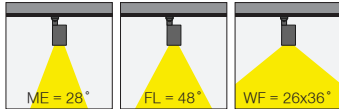

4 / Reflector Angle / Reflektör Açısı

* See page 246 for ldt files. / Işık eğrileri için sayfa 246 bakınız.