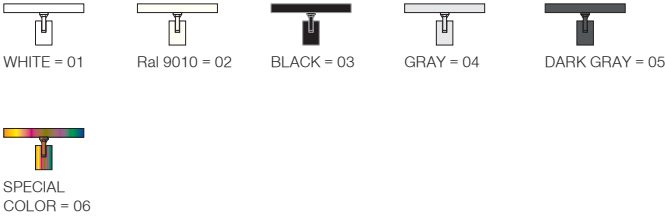

Asya 48V

5 / Product Color / Ürün Renk

Technical Drawing / Teknik Çizim / SHORT ARM

4 / Reflector Angle / Reflektör Açısı

* See page 246 for ldt files. / Işık eğrileri için sayfa 246 bakınız.

Technical Drawing / Teknik Çizim / LONG ARM

EN

- Die-cast aluminium body.
- 48V DC Voltage Input.
- Clever thermal design with passive heat dissipation.
- With DC/DC in-track adaptor compatible to Stucchi Low-Voltage track system.
- 90° rotation on vertical and 350° angle on horizontal axis with mechanical aiming lock.
- Classic dimming system of 1-10V and DALI Dim options.
- High tech control system of Wireless Dim.
- Basic colours: White, Black, Gray, Dark Gray, RAL9010 and special color options.
- Medium, Flood and Wide Flood square frame beam angle options.
- Up to 119lm/W efficiency.

Power / Güç	CRI	Order Code / Sipariş Kodu	Kelvin	Lümen T _c =50° Lümen
2W	CRI>90	I01.MLT.99911 . (.) . (...) . (.) . (.)	2700K	224
			3000K	230
			3500K	234
			4000K	237
			5000K	X
CRI>98	I01.MLT.99911 . (.) . (...) . (.) . (.)	2700K	172	
		3000K	175	
		4000K	179	