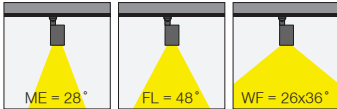

Asya 48V

5 / Product Color / Ürün Renk

Technical Drawing / Teknik Çizim / SHORT ARM

4 / Reflector Angle / Reflektör Açısı

* See page 246 for ldt files. / Işık eğrileri için sayfa 246 bakınız.

Technical Drawing / Teknik Çizim / LONG ARM

EN

- Die-cast aluminium body.
- 48V DC Voltage Input.
- Clever thermal design with passive heat dissipation.
- With DC/DC in-track adaptor compatible to Stucchi Low-Voltage track system.
- 90° rotation on vertical and 350° angle on horizontal axis with mechanical aiming lock.
- Classic dimming system of 1-10V and DALI Dim options.
- High tech control system of Wireless Dim.
- Basic colours: White, Black, Gray, Dark Gray, RAL9010 and special color options.
- Medium, Flood and Wide Flood square frame beam angle options.
- Up to 119lm/W efficiency.