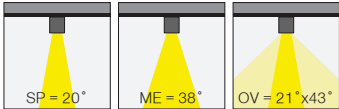

4 / Lens Optic Angle / Lens Açısı

* See page 246 for ldt files. / Işık eğrileri için sayfa 246 bakınız.