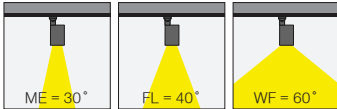

4 / Reflector Angle / Reflektör Açısı

* See page 245 for ldt files. / Işık eğrileri için sayfa 245 bakınız.