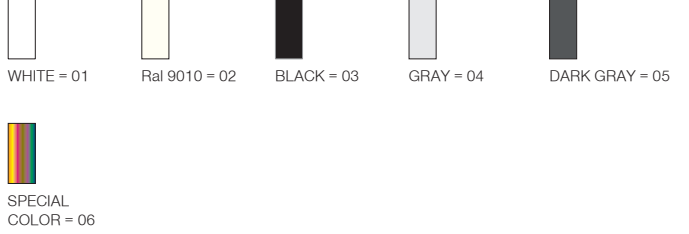

Silindir Pendant 60

5 / Product Color / Ürün Renk

4 / Reflector Angle / Reflektör Açısı

* See page 244 for ldt files. / Işık eğrileri için sayfa 244 bakınız.

Technical Drawing / Teknik Çizim

EN

- Aluminium extruded body.
- Clever thermal design with passive heat dissipation.
- With DC/DC in-track adaptor compatible to Stucchi Low-Voltage track system.
- Steel suspension chain up to 5.00mt height.
- Clear safety glass.
- Classic dimming system of 1-10V and DALI Dim options.
- High tech control systems of Wireless White and Warm Dim.
- Basic colours: White, Black, Gray, Dark Gray, RAL9010 and special color options.
- Available accessories are Honeycomb Filter, Colour Filter, Antiglare Screen and Visor.
- Medium, Flood and Wide Flood beam angle options.
- Up to 96lm/W efficiency.

Complete Code / Komple Kod	2 Watt - Driving Current / Watt - Sürüş Akımı		3 CRI / Kelvin		4 Reflector Angle / Reflektör Açısı		5 Product Color / Ürün Renk		6 Length / Uzunluk		
		15	15W - 350mA	927	CRI>90 - 2700K	9827	CRI>98 - 2700K	ME	30° - Medium	01	white
			930	CRI>90 - 3000K	9830	CRI>98 - 3000K	FL	40° - Flood	02	ral 9010	540mm
			935	CRI>90 - 3500K	9840	CRI>98 - 4000K	WF	60° - Wide Flood	03	black	360mm
			940	CRI>90 - 4000K					04	gray	180mm
									05	dark gray	
									06	special color	