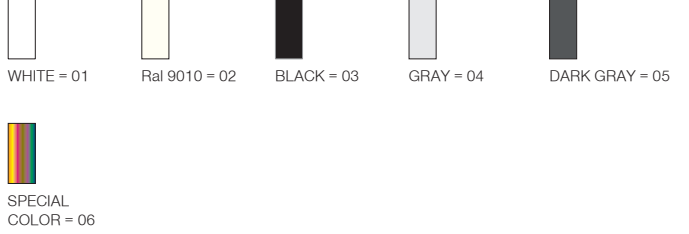

Silindir Pendant 50

5 / Product Color / Ürün Renk

4 / Reflector Angle / Reflektör Açısı

* See page 245 for ldt files. / Işık eğrileri için sayfa 245 bakınız.

Technical Drawing / Teknik Çizim

EN

- Aluminium extruded body.
- Clever thermal design with passive heat dissipation.
- With DC/DC in-track adaptor compatible to Stucchi Low-Voltage track system.
- Steel suspension chain up to 5.00mt height.
- Clear safety glass.
- Classic dimming system of 1-10V and DALI Dim options.
- High tech control systems of Wireless White and Warm Dim.
- Basic colours: White, Black, Gray, Dark Gray, RAL9010 and special color options.
- Available accesories are Honeycomb Filter, Colour Filter, Antiglare Screen and Visor.
- Medium, Flood and Wide Flood beam angle options.
- Up to 98lm/W efficiency.

Silindir Pendant 50

Silindir Pendant 50 / I01.MLP.91201

Power / Güç	CRI	Order Code / Sipariş Kodu	Kelvin	Lümen T _c =50° Lümen
10W	CRI>90	I01.MLP.91201 . (.) . (...) . (.) . (.) . (...)	2700K	930
			3000K	960
			3500K	980
			4000K	998
			5000K	X
CRI>98	I01.MLP.91201 . (.) . (...) . (.) . (.) . (...)	2700K	677	
		3000K	697	
		4000K	725	

Complete Code / Kümple Kod	2	3		4		5		6
	Watt - Driving Current / Watt - Sürüş Akımı	CRI / Kelvin		Reflector Angle / Reflektör Açısı		Product Color / Ürün Renk		Length / Uzunluk
I01.MLP.91201 . (.) . (...) . (.) . (.) . (...)	10 10W - 250mA	927	CRI>90 - 2700K	ME	30° - Medium	01	white	720mm
		930	CRI>90 - 3000K			02	ral 9010	540mm
		935	CRI>90 - 3500K			03	black	360mm
		940	CRI>90 - 4000K			04	gray	180mm
				FL	40° - Flood	05	dark gray	
				WF	60° - Wide Flood	06	special color	