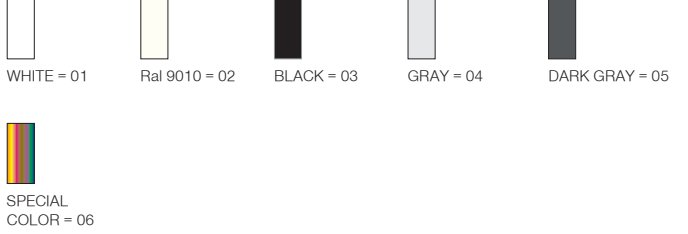

Silindir Pendant 40

5 / Product Color / Ürün Renk

4 / Reflector Angle / Reflektör Açısı

* See page 247 for ldt files. / Işık eğrileri için sayfa 247 bakınız.

Technical Drawing / Teknik Çizim

EN

- Aluminium extruded body.
- Clever thermal design with passive heat dissipation.
- With DC/DC in-track adaptor compatible to Stucchi Low-Voltage track system.
- Steel suspension chain up to 5.00mt height.
- Clear safety glass.
- Classic dimming system of 1-10V and DALI Dim options.
- High tech control systems of Wireless White and Warm Dim.
- Basic colours: White, Black, Gray, Dark Gray, RAL9010 and special color options.
- Available accesories are Honeycomb Filter, Colour Filter, Antiglare Screen and Visor.
- Spot, Medium and Wide Flood beam angle options.
- Up to 71lm/W efficiency.

Complete Code / Komple Kod	2	3		4		5		6	
	Watt - Driving Current / Watt - Sürüş Akımı	CRI / Kelvin		Reflector Angle / Reflektör Açısı		Product Color / Ürün Renk		Length / Uzunluk	
5	5W - 100mA	927	CRI>90 - 2700K	9827	CRI>98 - 2700K	ME	30° - Medium	01 white	720mm
		930	CRI>90 - 3000K	9830	CRI>98 - 3000K	FL	40° - Flood	02 ral 9010	540mm
		935	CRI>90 - 3500K	9840	CRI>98 - 4000K	WF	60° - Wide Flood	03 black	360mm
		940	CRI>90 - 4000K					04 gray	180mm
							05 dark gray		
							06 special color		