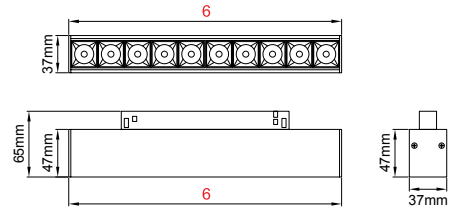

### EN

- Extruded aluminium body.
- 48V DC Voltage Input.
- Clever thermal design with passive heat dissipation.
- With DC/DC in-track adaptor compatible to Stucchi Low-Voltage track system. .
- Suitable for DALI DIM and 1-10V system.
- High tech control systems of Warm Dim and Wireless Dim options.
- Basic colours: White, Black, Gray, Dark Gray, RAL9010 and special color options.
- High CRI>90 and standart CRI>80 LED options available.
- High colour consistency: <3 SDCM
- Medium, Flood and Wide Flood square frame beam angle options.
- Up to 115lm/W efficiency.