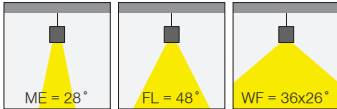

4 / Angle / Açısı