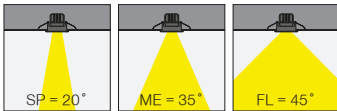

4 / Reflector Angle / Reflektör Açısı

* See page 526 - 529 for ldt files. / Işık eğrileri için sayfa 526 - 529 bakınız.