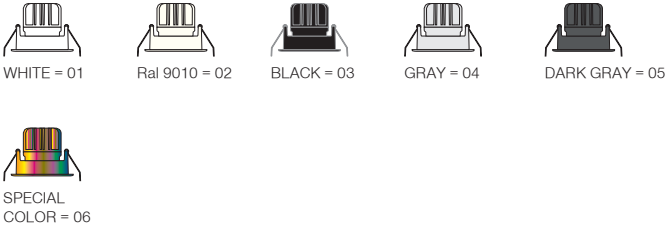

Luxon & Luxon Focus

5 / Product Color / Ürün Renk

4 / Reflector Angle / Reflektör Açısı

* See page 526 - 529 for ldt files. / Işık eğrileri için sayfa 526 - 529 bakınız.

Technical Drawing / Teknik Çizim

EN

- Die-cast aluminium body.
- Mains voltage: 220-240V / 50-60Hz.
- Clever thermal design with passive heat dissipation.
- 15° rotation on vertical and 15° angle on horizontal axis with mechanical aiming lock.
- Clear safety glass.
- Classic dimming systems of DALI, 1-10V and Phase-Cut Dim options.
- High tech control systems of Tuneable White, Warm Dim and Wireless Dim options.
- Basic colours: White, Black, Gray, Dark Gray, RAL9010 and special color options.
- Available accessories are Honeycomb Filter and Colour Filter.
- Spot, Medium and Flood beam angle options available with rotationally symmetric light distribution for Luxon.
- Luxon focus available only with Spot beam.
- Standart CRI>80, high CRI>90 and super high CRI>98 LED options.
- Up to 113lm/W efficiency.
- High colour consistency: <3 SDCM
- Emergency kit system can be integrated.

	2	3		4		5
	Watt - Driving Current / Watt - Sürüş Akımı	CRI / Kelvin		Reflector Angle / Reflektör Açısı		Product Color / Ürün Renk
/ Complete Code / Komple Kod	7	7W - 180mA	827 CRI>80 - 2700K	9827 CRI>98 - 2700K	SP 20° - Spot	01 white
	4	4W - 100mA	830 CRI>80 - 3000K	9830 CRI>98 - 3000K	ME 35° - Medium	02 ral 9010
			835 CRI>80 - 3500K	9840 CRI>98 - 4000K	FL 45° - Flood	03 black
			840 CRI>80 - 4000K		04 gray	
			850 CRI>80 - 5000K		05 dark gray	
			927 CRI>90 - 2700K		06 special color	
			930 CRI>90 - 3000K			
			935 CRI>90 - 3500K			
			940 CRI>90 - 4000K			