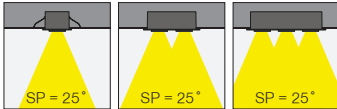

Gizmo Focus

5 / Product Color / Ürün Renk

4 / Reflector Angle / Reflektör Açısı

* See page 529 for ldt files. / Işık eğrileri için sayfa 529 bakınız.

EN

- Die-cast aluminium body.
- Mains voltage: 220-240V / 50-60Hz.
- Clever thermal design with passive heat dissipation.
- 20° rotation on vertical and 20° angle on horizontal axis with mechanical aiming lock.
- Clear safety glass.
- Classic dimming systems of DALI, 1-10V and Phase-Cut Dim options.
- High tech control systems of Tuneable White, Warm Dim and Wireless Dim options.
- Basic colours: White, Black, Gray, Dark Gray, RAL9010 and special color options.
- Available accessories are Honeycomb Filter and Colour Filter.
- Spot beam angle option available with rotationally symmetric light distribution.
- Standart CRI>80, high CRI>90 and super high CRI>98 LED options available.
- Up to 115lm/W efficiency.
- High colour consistency: <3 SDCM
- Emergency kit system can be integrated.

kg
1.3

- 1- Product code / Armatür kodu
- 2- Power / Güç
- 3- CRI / Kelvin
- 4- Reflector angle / Reflektör açısı
- 5- Colour / Ürün renk

Complete Code / Komple Kod	2	3		4		5				
	Watt - Driving Current / Watt - Sürüş Akımı	CRI / Kelvin		Reflector Angle / Reflektör Açısı		Product Color / Ürün Renk				
	7	7W - 180mA	827	CRI>80 - 2700K	927	CRI>90 - 2700K	SP	25° - Spot	01	white
	4	4W - 100mA	830	CRI>80 - 3000K	930	CRI>90 - 3000K	SP	2x25° - Spot	02	ral 9010
	7	2x7W - 180mA	835	CRI>80 - 3500K	935	CRI>90 - 3500K	SP	3x25° - Spot	03	black
	4	2x4W - 100mA	840	CRI>80 - 4000K	940	CRI>90 - 4000K			04	gray
	7	3x7W - 180mA	850	CRI>80 - 5000K					05	dark gray
	4	3x4W - 100mA							06	special color