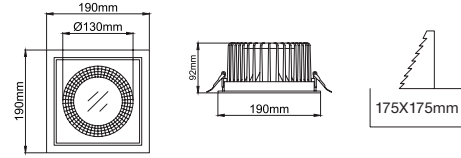

Leila Square Downlight

5 / Product Color / Ürün Renk

Technical Drawing / Teknik Çizim

4 / Angle / Açısı

EN

- Die-cast aluminium body.
- Mains voltage: 220-240V / 50-60Hz.
- Clever thermal design with passive heat dissipation.
- Classic dimming systems of DALI, 1-10V and Phase-Cut Dim options.
- High tech control systems of Tuneable White and Wireless Dim options.
- Basic colours: White, Black, Gray, Dark Gray, RAL9010 and special color options.
- Wide Flood beam angle option available with rotationally symmetric light distribution.
- Standart CRI>80 and high CRI>90 LED options available.
- Up to 73lm/W efficiency.
- High colour consistency: <3 SDCM
- IP44 Protection rating.
- Gold plated reflector accessory option available upon request.
- UGR<22 in standart version.
- UGR<19 in microprismatic diffuser accessory integration.
- Emergency kit system can be integrated.

Leila Square Downlight

Leila Square Downlight / I02.PLR.15071

* Code example / Kod örneği:

I02.PLR.15071 . 21 . 827 . WF . 01

- 1- Product code / Armatür kodu
- 2- Power / Güç
- 3- CRI / Kelvin
- 4- Reflector angle / Reflektör açısı
- 5- Colour / Ürün renk

Power / Güç	CRI	Order Code / Sipariş Kodu	Kelvin	Lümen T _c =50° Lümen	kg
21W	CRI>80	I02.PLR.15071 . (.) . (...) . (.) . (.)	2700K	1435	1.3
			3000K	1480	
			3500K	1510	
			4000K	1540	
			5000K	1585	
	CRI>90	I02.PLR.15071 . (.) . (...) . (.) . (.)	2700K	1335	
			3000K	1375	
			3500K	1405	
			4000K	1432	
			5000K	X	
	CRI>98	I02.PLR.15071 . (.) . (...) . (.) . (.)	2700K	X	
			3000K	X	
			4000K	X	

Power / Güç	CRI	Order Code / Sipariş Kodu	Kelvin	Lümen T _c =50° Lümen	kg
2x21W	CRI>80	I02.PLR.15073 . (.) . (...) . (.) . (.)	2700K	2870	2.5
			3000K	2960	
			3500K	3020	
			4000K	3080	
			5000K	3170	
	CRI>90	I02.PLR.15073 . (.) . (...) . (.) . (.)	2700K	2670	
			3000K	2750	
			3500K	2810	
			4000K	2864	
			5000K	X	
	CRI>98	I02.PLR.15073 . (.) . (...) . (.) . (.)	2700K	X	
			3000K	X	
			4000K	X	