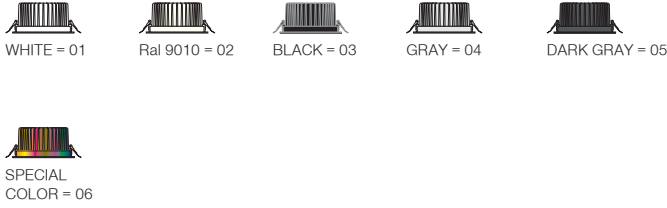

Leila Square Downlight

5 / Product Color / Ürün Renk

Technical Drawing / Teknik Çizim

4 / Angle / Açısı

EN

- Die-cast aluminium body.
- Mains voltage: 220-240V / 50-60Hz.
- Clever thermal design with passive heat dissipation.
- Classic dimming systems of DALI, 1-10V and Phase-Cut Dim options.
- High tech control systems of Tuneable White and Wireless Dim options.
- Basic colours: White, Black, Gray, Dark Gray, RAL9010 and special color options.
- Wide Flood beam angle option available with rotationally symmetric light distribution.
- Standart CRI>80 and high CRI>90 LED options available.
- Up to 73lm/W efficiency.
- High colour consistency: <3 SDCM
- IP44 Protection rating.
- Gold plated reflector accessory option available upon request.
- UGR<22 in standart version.
- UGR<19 in microprismatic diffuser accessory integration.
- Emergency kit system can be integrated.

Power / Güç	CRI	Order Code / Sipariş Kodu	Kelvin	Lümen T _c =50° Lümen	kg
2x21W	CRI>80	I02.PLR.15073 . (.) . (...) . (.) . (.)	2700K	2870	2.5
			3000K	2960	
			3500K	3020	
			4000K	3080	
			5000K	3170	
	CRI>90	I02.PLR.15073 . (.) . (...) . (.) . (.)	2700K	2670	
			3000K	2750	
			3500K	2810	
			4000K	2864	
			5000K	X	
	CRI>98	I02.PLR.15073 . (.) . (...) . (.) . (.)	2700K	X	
			3000K	X	
			4000K	X	

2	Watt - Driving Current / Watt - Sürüş Akımı	3	CRI / Kelvin		4	Reflector Angle / Reflektör Açısı	5	Product Color / Ürün Renk
	21		21W - 500mA	827		CRI>80 - 2700K		927
16	16W - 350mA	830	CRI>80 - 3000K	930	CRI>90 - 3000K	WF	2x68° - Wide Flood	02 ral 9010
21	2x21W - 500mA	835	CRI>80 - 3500K	935	CRI>90 - 3500K			03 black
16	2x16W - 350mA	840	CRI>80 - 4000K	940	CRI>90 - 4000K			04 gray
		850	CRI>80 - 5000K					05 dark gray
								06 special color