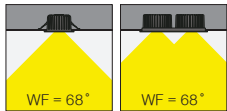

Leila Square Downlight

5 / Product Color / Ürün Renk

Technical Drawing / Teknik Çizim

4 / Angle / Açısı

EN

- Die-cast aluminium body.
- Mains voltage: 220-240V / 50-60Hz.
- Clever thermal design with passive heat dissipation.
- Classic dimming systems of DALI, 1-10V and Phase-Cut Dim options.
- High tech control systems of Tuneable White and Wireless Dim options.
- Basic colours: White, Black, Gray, Dark Gray, RAL9010 and special color options.
- Wide Flood beam angle option available with rotationally symmetric light distribution.
- Standart CRI>80 and high CRI>90 LED options available.
- Up to 73lm/W efficiency.
- High colour consistency: <3 SDCM
- IP44 Protection rating.
- Gold plated reflector accessory option available upon request.
- UGR<22 in standart version.
- UGR<19 in microprismatic diffuser accessory integration.
- Emergency kit system can be integrated.

Power / Güç	CRI	Order Code / Sipariş Kodu	Kelvin	Lümen T _c =50° Lümen	kg
2x21W	CRI>80	I02.PLR.15073 . (.) . (...) . (.) . (.)	2700K	2870	2.5
			3000K	2960	
			3500K	3020	
			4000K	3080	
			5000K	3170	
	CRI>90	I02.PLR.15073 . (.) . (...) . (.) . (.)	2700K	2670	
			3000K	2750	
			3500K	2810	
			4000K	2864	
			5000K	X	
	CRI>98	I02.PLR.15073 . (.) . (...) . (.) . (.)	2700K	X	
			3000K	X	
			4000K	X	

2	Watt - Driving Current / Watt - Sürüş Akımı	3	CRI / Kelvin		4	Reflector Angle / Reflektör Açısı	5	Product Color / Ürün Renk
	21		21W - 500mA	827		CRI>80 - 2700K		927
16	16W - 350mA	830	CRI>80 - 3000K	930	CRI>90 - 3000K	WF	2x68° - Wide Flood	02 ral 9010
21	2x21W - 500mA	835	CRI>80 - 3500K	935	CRI>90 - 3500K			03 black
16	2x16W - 350mA	840	CRI>80 - 4000K	940	CRI>90 - 4000K			04 gray
		850	CRI>80 - 5000K					05 dark gray
								06 special color