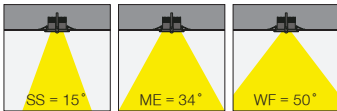

#### EN

- Die-cast aluminium body.
- Mains voltage: 220-240V / 50-60Hz.
- Clever thermal design with passive heat dissipation.
- 60° rotation on vertical axis with mechanical aiming lock.
- Classic dimming systems of Phase-Cut, 1-10V and DALI Dim options.
- High tech control system of Wireless Dim option.
- Basic colours: White, Black, Gray, Dark Gray, RAL9010 and special color options.
- Available accessories are Honeycomb Filter and Colour Filter.
- Super Spot, Medium and Wide Flood beam angle options available with rotationally symmetric light distribution.
- Standart CRI>80, high CRI>90 and super high CRI>98 LED options available.
- Up to 98lm/W efficiency.
- High colour consistency: <3 SDCM
- Emergency kit system can be integrated.