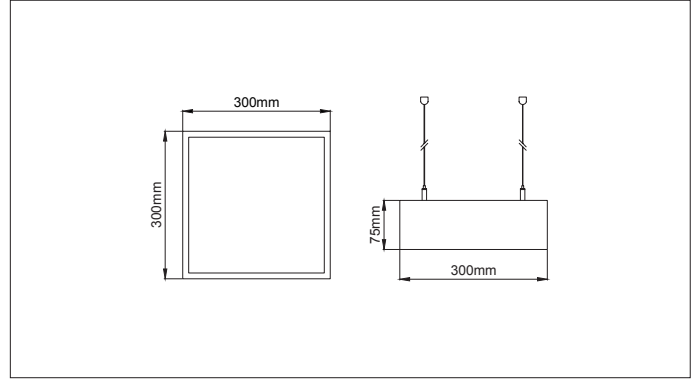

Panos Slim Suspendant

* Code example / Kod örneği:

102.LL.21107 . 014 . 830 . 01

- 1- Product code / Armatür kodu
- 2- Power / Güç
- 3- CRI / Kelvin
- 4- Colour / Ürün renk
- 5- Control type / Kontrol tipi

4 / Product Color / Ürün Renk

Beam Angle / Işık Açısı

Suspension Wire

Description / Tanım

Aluminium body. Opal or microprismatic diffuser options available. Mains voltage: 220-240V / 50-60Hz. 1-10V, DALI, Casambi DIM, Tunable White DALI, Tunable White CASAMBI, options available. Emergency kit system can be integrated. Basic colours: white, black, silver, antracite dark gray and special color options available upon request. Steel suspension wire with up to 5mt lenght option together with standart or central baldachine.

Product Data / Ürün Bilgileri

Article Nr. (AVOLUX)	102.LL.21107,(Power),(CRI),(Colour)
Material / Malzeme	Aluminium
Outer Diameter / Dış Çap	30x30cm
Height / Yükseklik	75mm
Weight / Ağırlık	1.8kg
Mouting method / Montaj yöntemi	Suspendant / Sarkıt