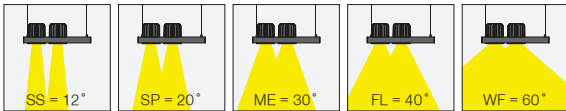

4 / Reflector Angle / Reflektör Açısı